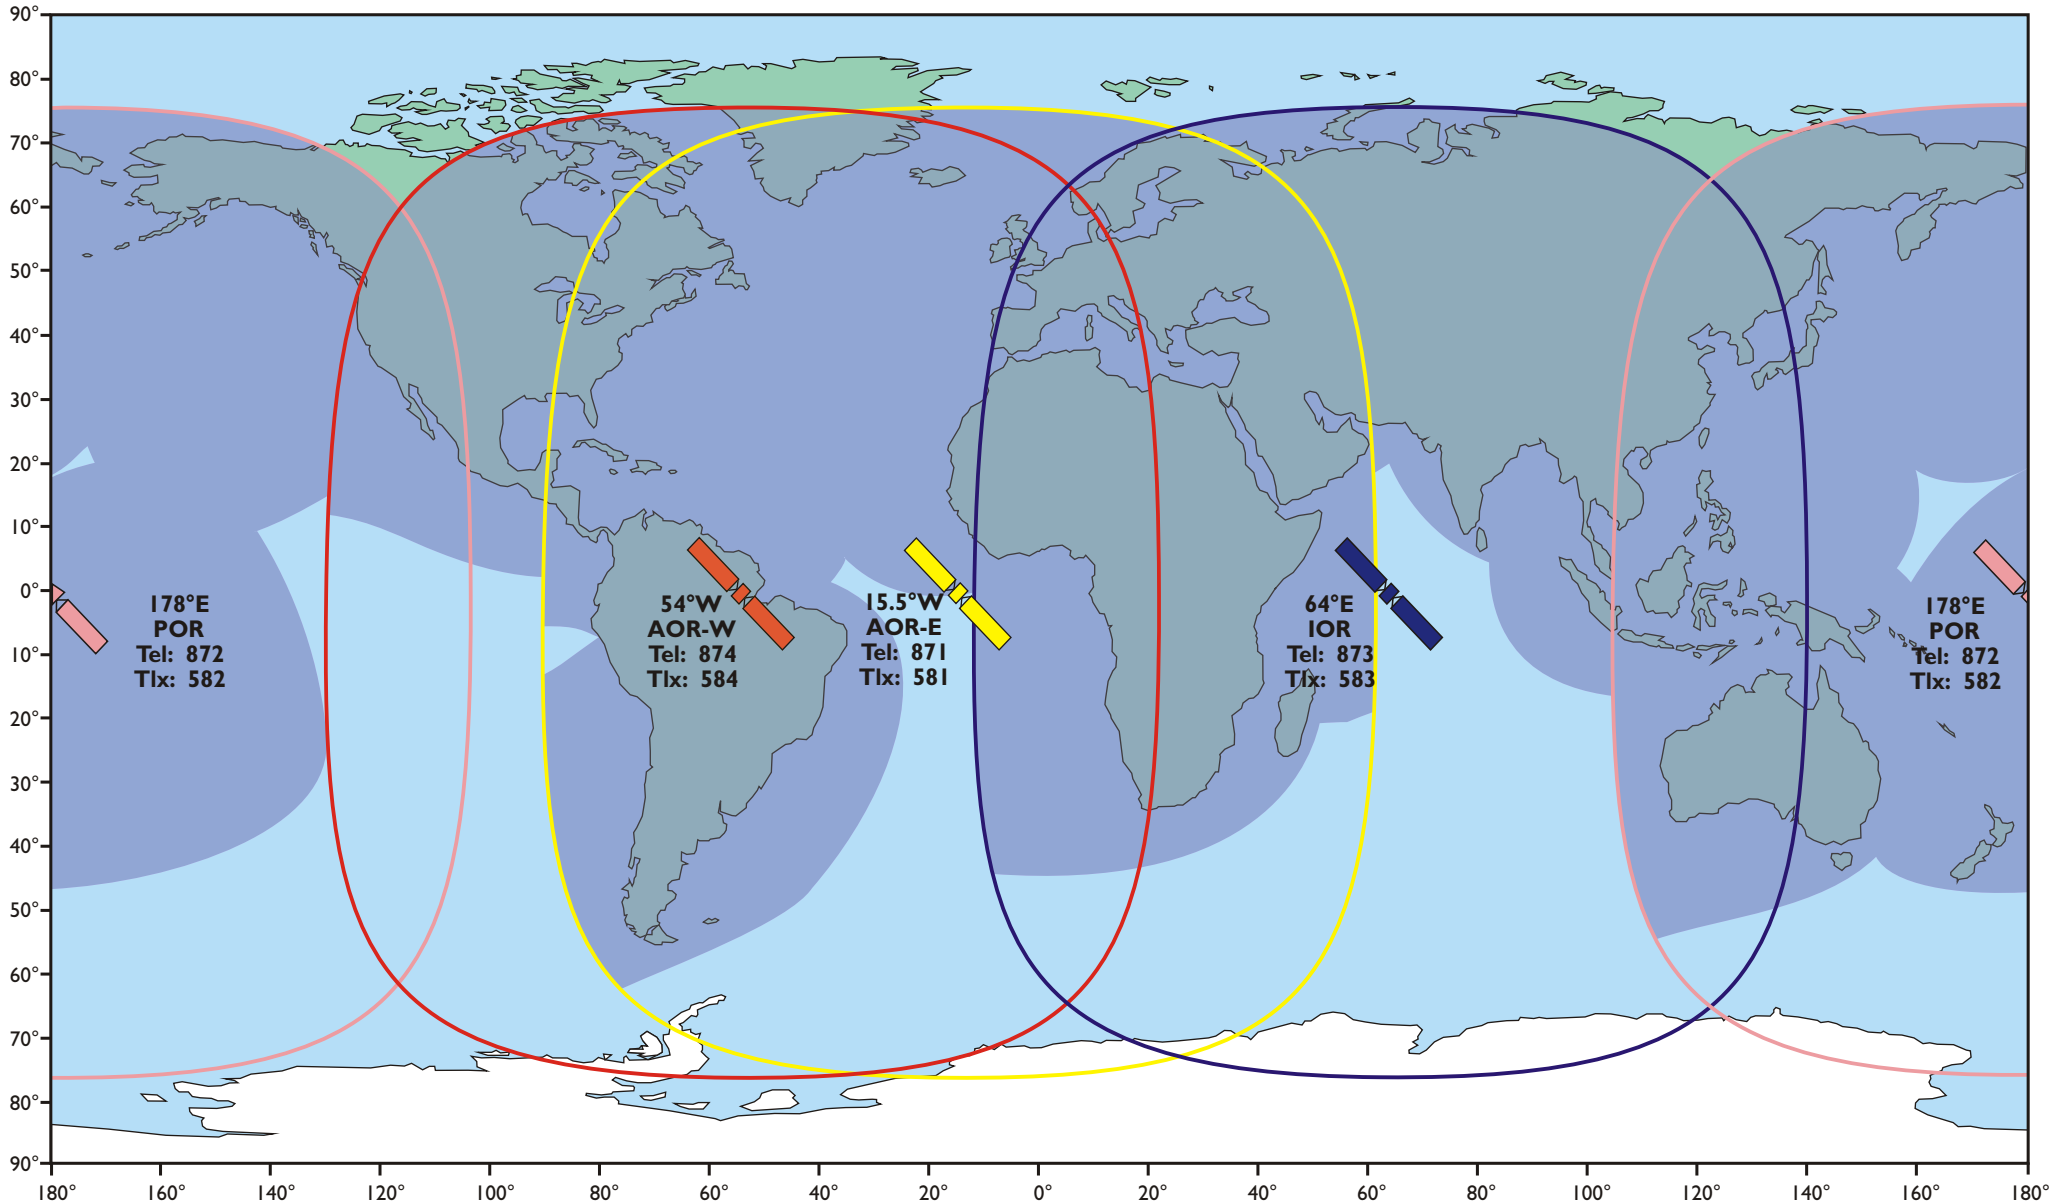

Fleet Service Coverage Map

Fleet Global beam Coverage*
 Fleet F77 ISDN, MPDS & 4.8 kbit/s voice service areas
 Fleet F33 & Fleet F55 voice service areas

- Pacific Ocean Region
- Atlantic Ocean Region-West
- Atlantic Ocean Region-East
- Indian Ocean Region

Fleet Spot-beam Coverage*
 Fleet F33 fax & data services
 Fleet F55 fax, data & 3.1 kHz audio

The map depicts Inmarsat's expectations of coverage but does not represent a guarantee of service. The availability of service at the edge of coverage areas fluctuates depending upon a variety of conditions.